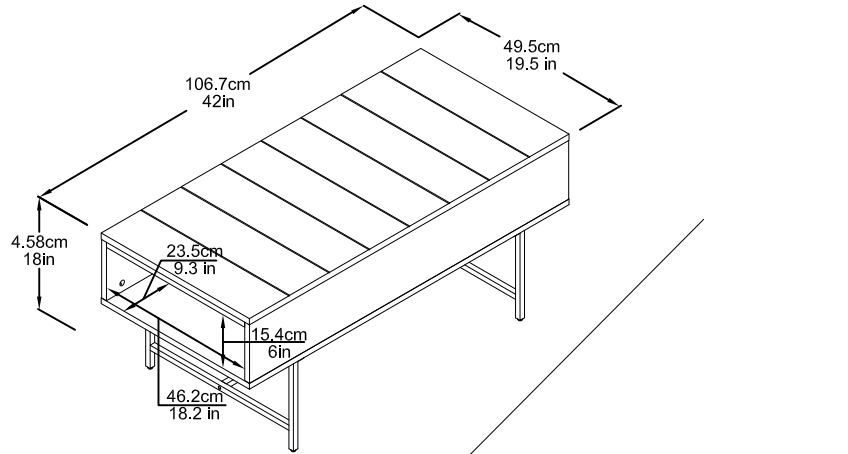

1267335COM -Reznor Lift TOP Coffee Table

Wood Breakdown:
MDF 33.3%, PB 66.4%.
Total storage: 1.0 cubic feet

Overall Product Size:
42" W x 19.5" D x 18" H
106.7cm W x 49.5cm D x 45.8cm H

Maximum Weight Capacities
Unit Weight: 57.3 lbs. (26 kg)