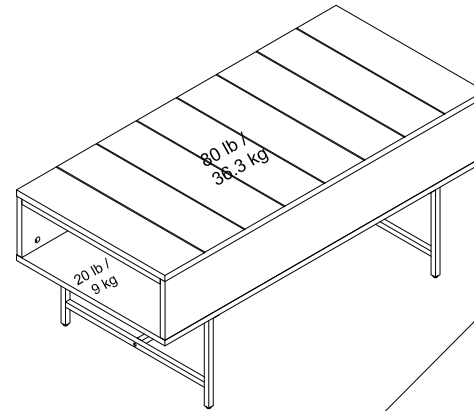

1267335COM -Reznor Lift TOP Coffee Table

Wood Breakdown:
MDF 33.3%, PB 66.4%.
Total storage: 1.0 cubic feet

Overall Product Size:
42" W x 19.5" D x 18" H
106.7cm W x 49.5cm D x 45.8cm H

Maximum Weight Capacities
Unit Weight: 57.3 lbs. (26 kg)