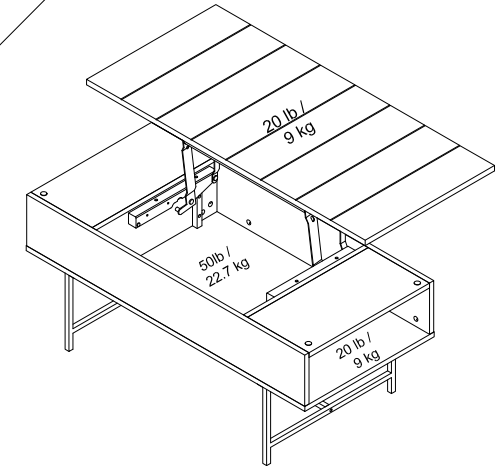

1267335COM -Reznor Lift TOP Coffee Table

Wood Breakdown:
MDF 33.3%, PB 66.4%.
Total storage: 1.0 cubic feet

Overall Product Size:
42" W x 19.5" D x 18" H
106.7cm W x 49.5cm D x 45.8cm H

Maximum Weight Capacities
Unit Weight: 57.3 lbs. (26 kg)