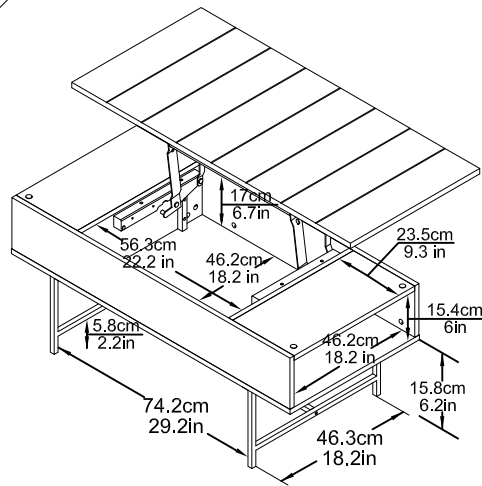

1267335COM -Reznor Lift TOP Coffee Table

Wood Breakdown:
MDF 33.3%, PB 66.4%.
Total storage: 1.0 cubic feet

Overall Product Size:
42" W x 19.5" D x 18" H
106.7cm W x 49.5cm D x 45.8cm H

Maximum Weight Capacities
Unit Weight: 57.3 lbs. (26 kg)